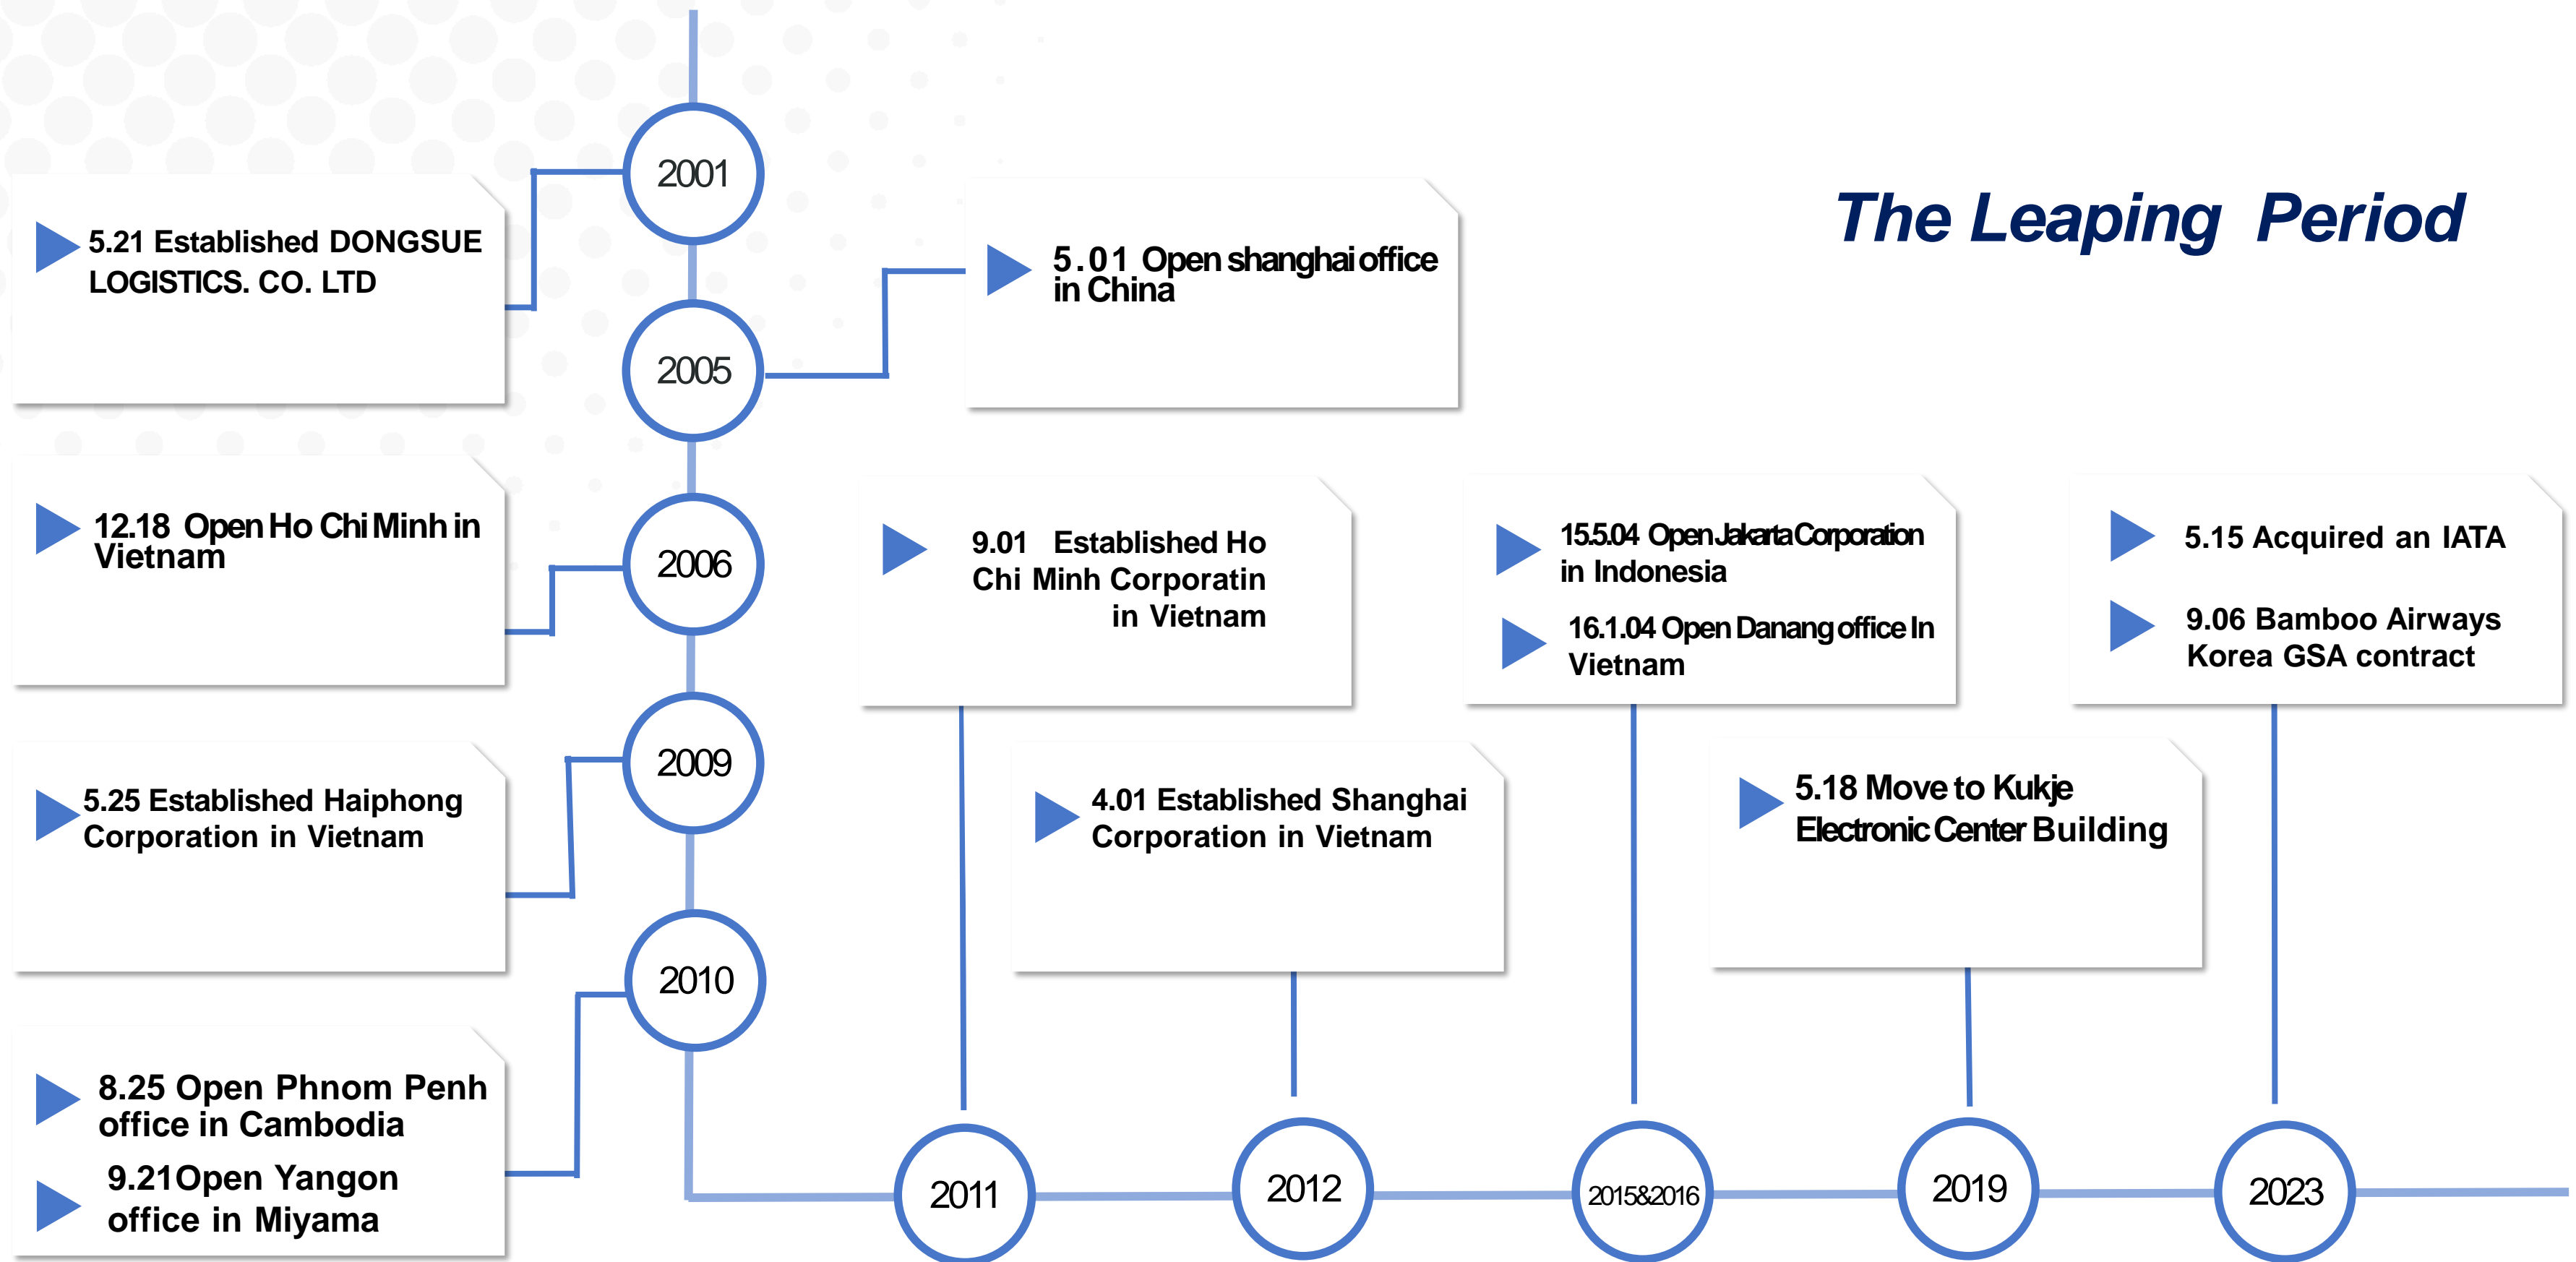

**DONGSUE  
LOGISTICS CO., LTD**

1987~2001

*The Established Period*

**1994**

1.10 Open Northern Division

4.28 Open Dalian office in China.

**1997**

1.31 Open Yantai office in China

5.14 Open Ulaanbaatar office in Mongolia

**1987**

6.29 Established DONGSUE  
SHIPPING. CO. LTD

**1995**

4.25 Open Qingdao office in China

10.27 Open Tianjin office in China

**1998**

4.20 Open Vladivostok office in Russia

## The Leaping Period

# DONGSUE LOGISTICS ORGANIZATION CHART