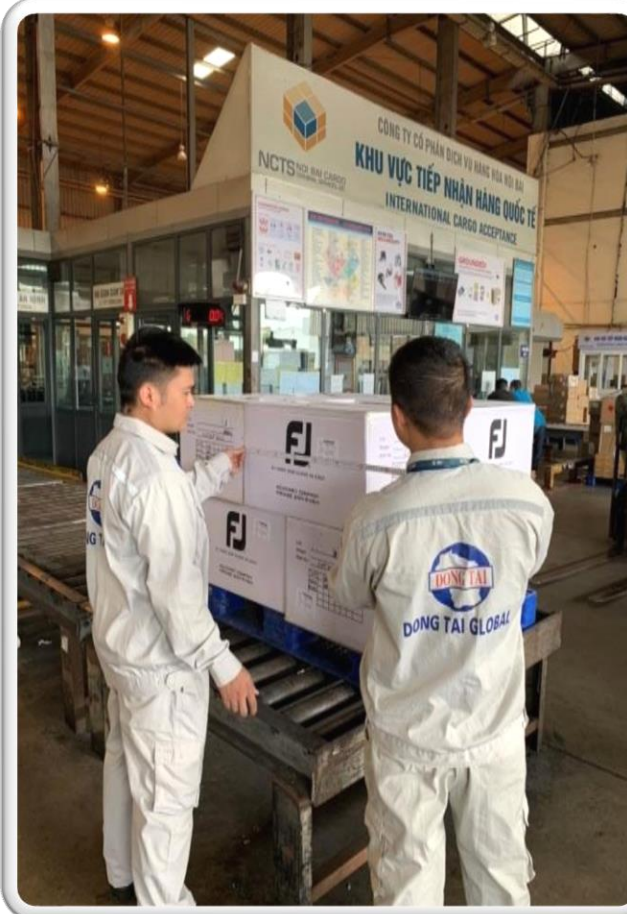

Hanoi, Vietnam

HANOI OFFICE & DONGTAI NOIBAI OFFICE